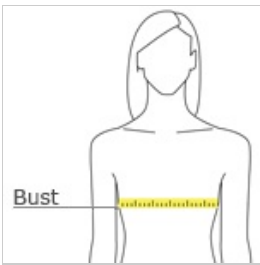

# Sport-Tek® Ladies PosiCharge® Electric Heather Racerback Tank. LST396

Our color-locking tank has a soft hand, wicks moisture, resists snags and combines colors and bindings at the neck and armholes.

- 4.1-ounce, 100% polyester jersey with PosiCharge technology (Electric Heather)
- 3.8-ounce, 100% polyester interlock with PosiCharge technology (trim)
- Removable tag for comfort and relabeling
- Gently contoured silhouette
- Curved drop tail hem

front

back

## HOW TO MEASURE

### BUST

With arms down at sides, measure around the upper body, under arms and around the fullest part of the bust.